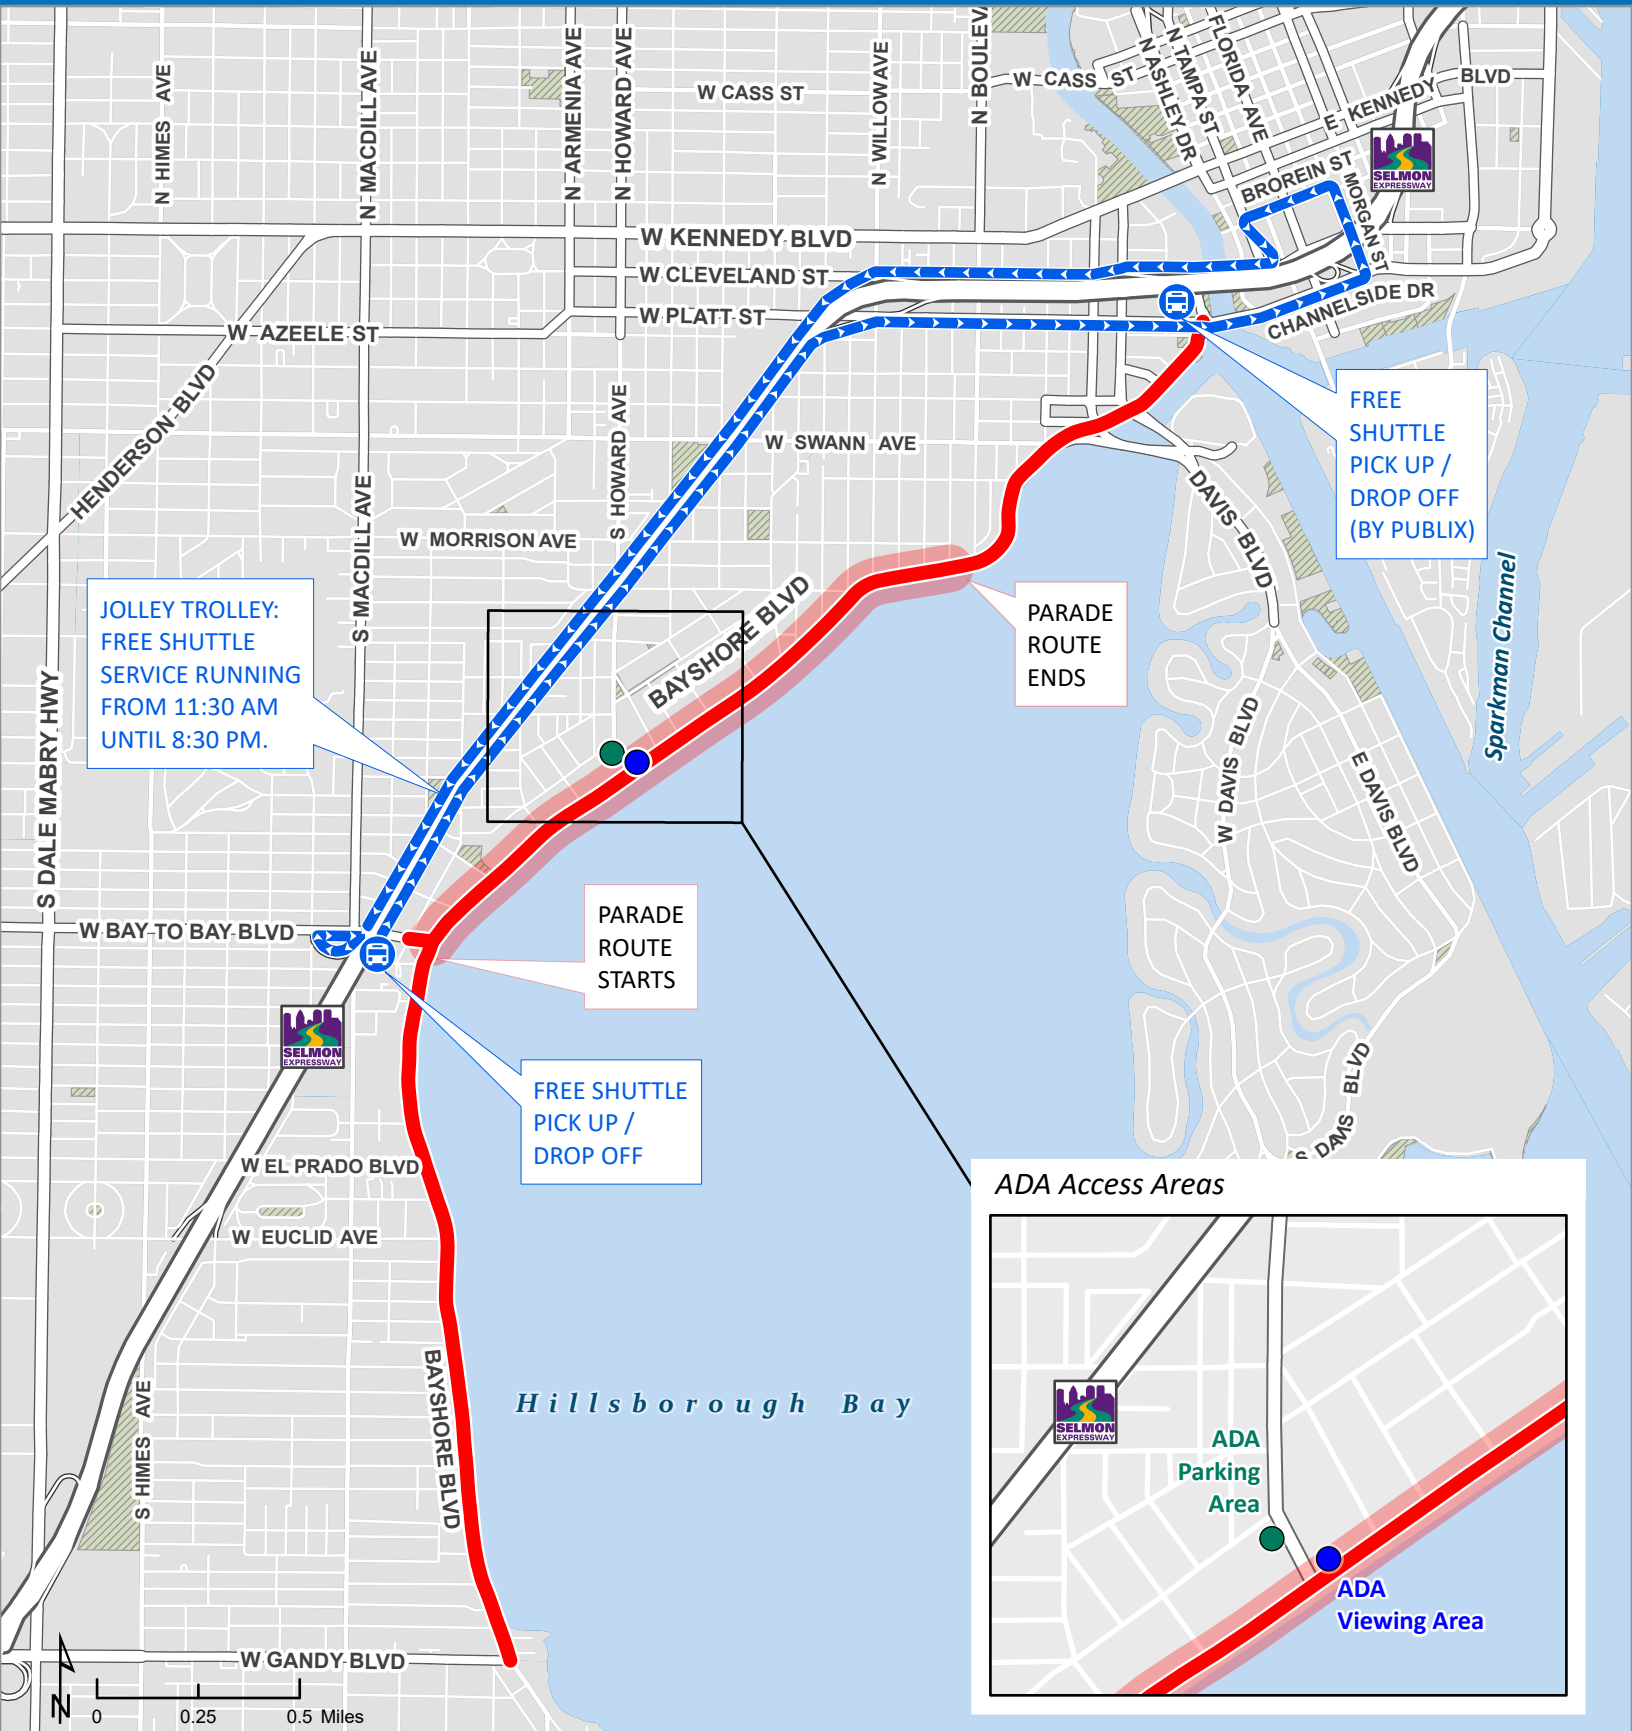

# Children's Gasparilla Parade

## Parade & Trolley Routes, Road Closures, & ADA Access

**Saturday, January 18th, 2025**

- Full Road Closure (10 PM Jan 17th)
- Children's Gasparilla Parade Route

- Jolley Trolley Pick Up / Drop Off
- Jolley Trolley Shuttle Route

- ADA Viewing Area
  - ADA Parking Area
- \*limited availability on a first come, first served basis*